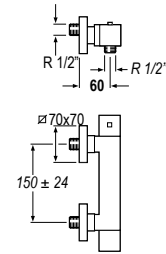

AZIMUT

**mezclador
termostático**
thermostatic mixer

- cartucho termostático
  thermostatic cartridge
- filtros colectores de suciedad con antiretorno
  dirt collecting filters with check valve
- tope de seguridad 38°
  security stop 38°
- mango de ducha anticalcáreo 1 función
  1 function hand shower
- flexible PVC 1,70 m
  flexible PVC 1.70 m
- modelo baño-ducha con aireador antical
  bath-shower model with anti-scale aerator

AZIMUT B

- BD.6232T43.CH
- BD.6232T43.BK
- BD.6232T43.WH
- BD.6232T43.BN
- BD.6232T43.PG
- BD.6232T43.BP
- BD.6232T43.GP
- BD.6232T43.GB

AZIMUT D

- BD.6242T43.CH
- BD.6242T43.BK
- BD.6242T43.WH
- BD.6242T43.BN
- BD.6242T43.PG
- BD.6242T43.BP
- BD.6242T43.GP
- BD.6242T43.GB

- .CH
  cromo
  chrome
- .BK
  negro
  black
- .WH
  blanco
  white
- .BN
  níquel cepillado
  brushed nickel
- .PG
  oro rosa pulido
  polished rose gold
- .BP
  oro rosa cepillado
  brushed rose gold
- .GP
  oro pulido
  polished gold
- .GB
  oro cepillado
  brushed gold