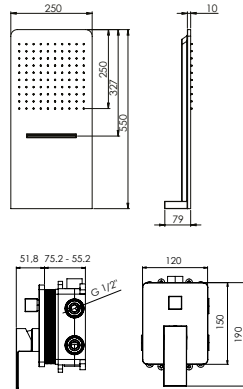

AZIMUT

kit ducha empotrada termostática

thermostatic concealed shower kit

- cartucho termostático
  thermostatic cartridge
- tope de seguridad 38°
  security stop at 38°
- rociador SLIM SPA 200 S
  SLIM SPA 200 S shower head
- mango de ducha 1 función
  1 function hand shower
- toma de agua con soporte
  2 way model with shower holder with water outlet
- flexible PVC 1,70 m
  flexible PVC 1.70 m
- inversor integrado
  2 way model with integrated diverter

Sweet move®
Sweet move®

Sistema B Box
B Box System

Temperatura segura
Safety temperature

Efecto lluvia
Rain effect

Cascada
Cascade

Ducha antical
Anti-scale shower

3 vías

3 way

■ BD.PAEMP10T.CH

QUBIK

columna de ducha termostática completa

thermostatic complete shower column

- mezclador termostático con salida superior
  thermostatic mixer with upper outlet
- tope de seguridad 38°
  security stop at 38°
- inversor integrado en el termostato
  integrated diverter in the thermostatic mixer
- soporte deslizante ajustable
  adjustable shower holder
- rociador ABS de 250 mm con rótula orientable
  250 mm ABS shower head with adjustable ball joint
- flexible PVC 1,70 m
  flexible PVC 1.70 m
- mango de ducha anticalcáreo 1 función
  1 function antiscald hand shower

Fácil montaje
Easy Fit

Ducha antical
Anti-scale shower

Temperatura segura
Safety temperature

Efecto lluvia
Rain effect

Ecológico
Ecological

Ahorra un 70% de agua
Save 70% of water