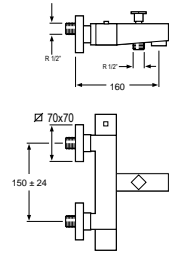

ducha
shower

AZIMUT D

- BD.6242T43.CH
- BD.6242T43.BK
- BD.6242T43.WH
- BD.6242T43.BN
- BD.6242T43.PG
- BD.6242T43.BP
- BD.6242T43.GP
- BD.6242T43.GB