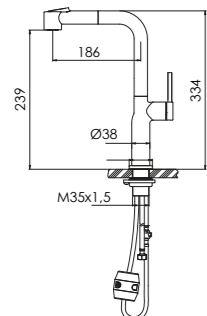

VETTÄ NOX

monomando caño alto extraíble acero inoxidable

single lever inox pull out high spout sink mixer

- cartucho cerámico 25 mm
  25 mm ceramic cartridge
- caño giratorio
  swivel spout
- ducha extraíble 2 funciones
  con aireador anticalcáreo
  2 function pull down shower
  with anti-scale aerator
- conexiones flexibles 3/8"
  360 mm certificadas
  certified flexible 3/8"
  inlet pipes 360 mm

KOTA

Sweet move®
Sweet move®

Aireador antical
Anti-scale aerator

Extra resistente
Extra resistant

Sin plomo
Lead free

Extraíble
Pull Down

Sistema Easy Fit®
Easy Fit® system

Acero inoxidable
Stainless steel

Ecológico
Ecological

Ahorra un 70% de agua
Save 70% of water

- BD.5195441.IX
- BD.5195441.BK
- BD.5195441.WH
- BD.5195441.RC
- BD.5195441.OC
- BD.5195441.BS

- .IX inox
- .BK negro black
- .WH blanco white
- .OC PVD oro cepillado brushed gold
- .RC PVD oro rosa cepillado brushed rose gold
- .BS PVD negro espacial black space

buades®