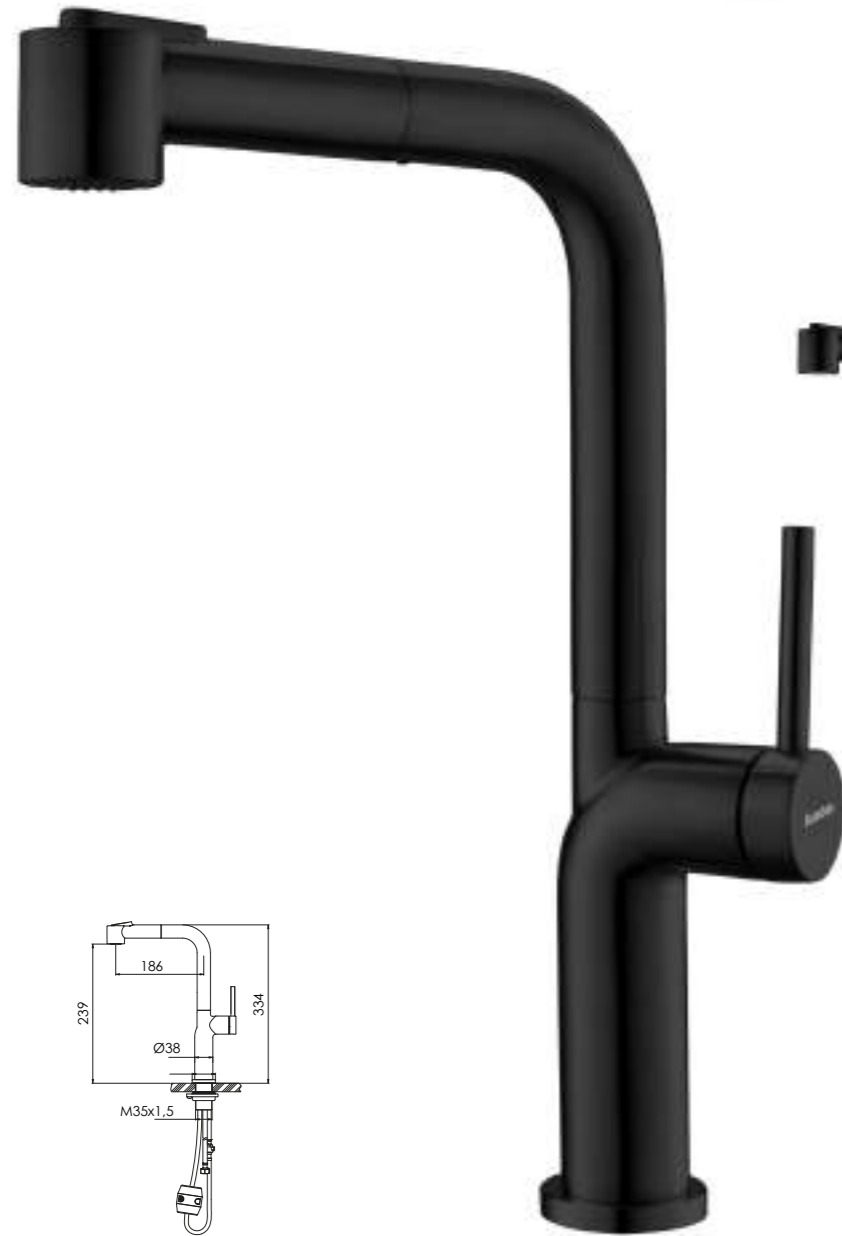

VETTÄ NOX

monomando caño alto extraíble acero inoxidable

single lever inox pull out high spout sink mixer

- cartucho cerámico 25 mm
  25 mm ceramic cartridge
- caño giratorio
  swivel spout
- ducha extraíble 2 funciones
  con aireador anticalcáreo
  2 function pull down shower
  with anti-scale aerator
- conexiones flexibles 3/8"
  360 mm certificadas
  certified flexible 3/8"
  inlet pipes 360 mm

KOTA

Sweet move®
Sweet move®

Aireador antical
Anti-scale aerator

Extra resistente
Extra resistant

Sin plomo
Lead free

Extraíble
Pull Down

Sistema Easy Fit®
Easy Fit® system

Acero inoxidable
Stainless steel

Ecológico
Ecological

Ahorra un 70% de agua
Save 70% of water

- BD.5195441.IX
- BD.5195441.BK
- BD.5195441.WH
- BD.5195441.RC
- BD.5195441.OC
- BD.5195441.BS

- .IX inox
- .BK negro black
- .WH blanco white
- .OC PVD oro cepillado brushed gold
- .RC PVD oro rosa cepillado brushed rose gold
- .BS PVD negro espacial black space

buades®