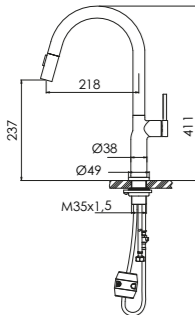

VETTÄ NOX

**monomando caño alto extraíble
acero inoxidable**

single lever inox pull out high spout sink mixer

- cartucho cerámico 25 mm
  25 mm ceramic cartridge
- caño giratorio
  swivel spout
- ducha extraíble 2 funciones
  con aireador anticalcáreo
  *2 function pull down shower
  with anti-scale aerator*
- conexiones flexibles 3/8"
  360 mm certificadas
  *certified flexible 3/8"
  inlet pipes 360 mm*

KALE

Sweet move®
Sweet move®

Aireador antical
Anti-scale aerator

Extra resistente
Extra resistant

Sin plomo
Lead free

Extraíble
Pull Down

Sistema Easy Fit®
Easy Fit® system

Acero inoxidable
Stainless steel

Ecológico
Ecological

Ahorra un 70% de agua
Save 70% of water

- BD.5195431.IX
- BD.5195431.BK
- BD.5195431.WH
- BD.5195431.RC
- BD.5195431.OC
- BD.5195431.BS