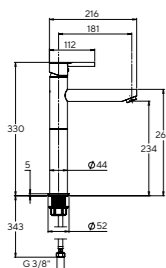

- BD.1511F21.CH
- BD.1511F21.BK
- BD.1511F21.WH

lavabo
washbasin